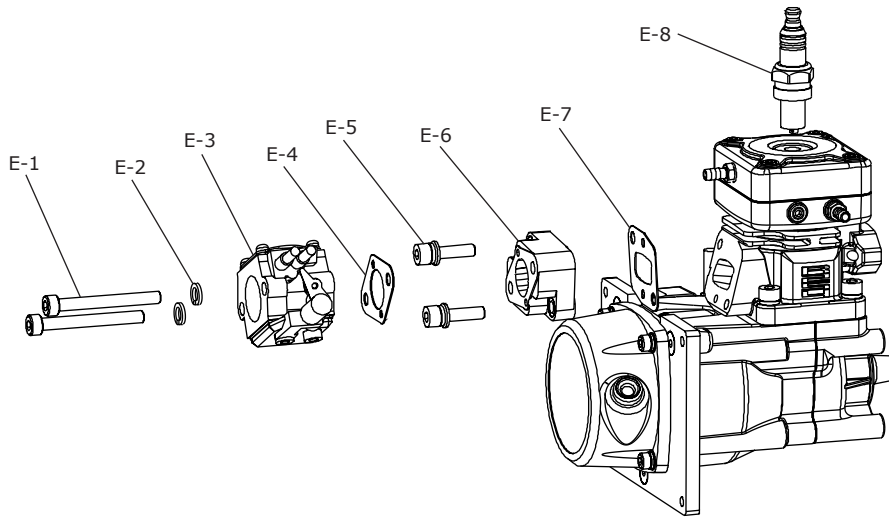

E. Caburator Assamble

Key	Part Number	Description	Q'TY	Key	Part Number	Description	Q'TY
E-1	-	Bolt M5 x 45	2	E-5	-	Bolt M5 X 20	2
E-2	-	Spring Washer P5	2	E-6	0207000016	R254 Insulator block	1
E-3	4001000002	Carburator WT-929	1	E-7	0207000034	Gasket for Insulator	1
E-4	0207000030	Gasket for Carburator	1	E-8	4801000001	Spark Plug - CMR7H	1